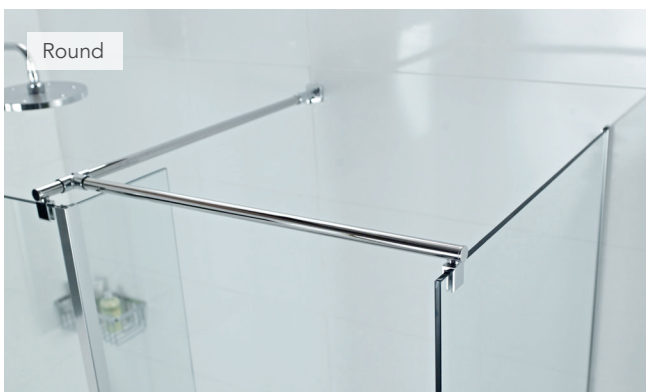

**Low Level Straight & 45 Deg Kit + Side Panel Bracing Kit + 6mm Side Panel Brace**

E50088 Low Level Brace Kit + 45 Deg - Square	£144.15
E50090 Side Panel Brace Kit - Square	£144.15
E50322 6mm Side Panel Brace - Square Matt Black	£144.15
E50325 6mm Side Panel Brace - Square Brushed Brass	£144.15
E50328 6mm Side Panel Brace - Square Brushed Nickel	£144.15

E50086 Straight & 45 Deg Bracing Kit / E50087 Side Panel Brace Kit - Round

**Straight 90 Deg Bracing Kit**

E50085 Brace Kit for 90 Deg Only - Round £90.75

**Straight & 45 Deg Bracing Kit**

E50086 Brace Kit + 45 Deg - Round £144.15