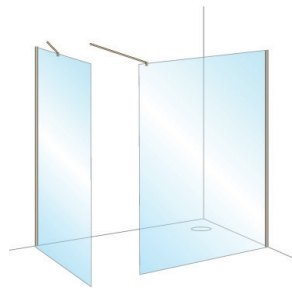

- x2 Corner Panels
- x2 Low Level Brace Kits