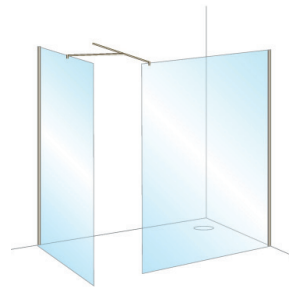

- x2 Corner Panels
- Low Level Brace Kit
- Side Panel Brace Kit