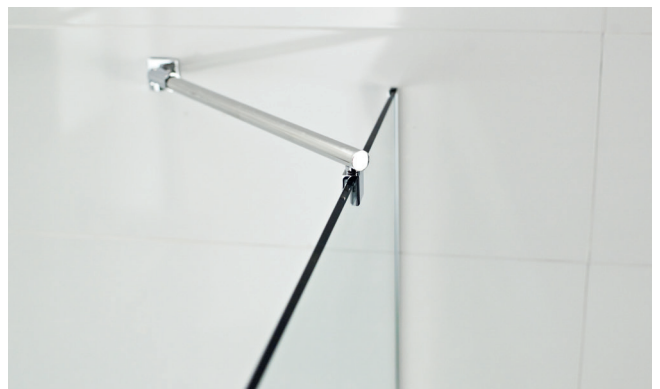

Straight & 45 Deg Bracing Kit

E50086 Brace Kit + 45 Deg - Round £144.15