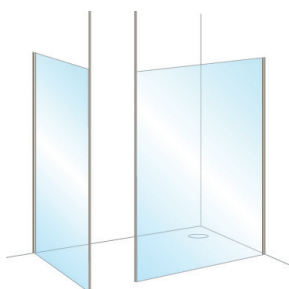

- x2 Corner Panels
- Glass-to-Glass Panel
- Deflector Panel
- Low Level Brace Kit