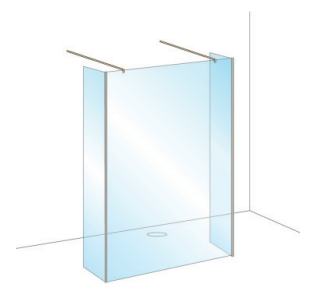

**Linear Wet Room Panel 8mm**  
Measurements include profile

E50054 1000mm Linear Panel	£395.01
E50055 1100mm Linear Panel	£421.72
E50056 1200mm Linear Panel	£448.41
E50057 1400mm Linear Panel	£475.09

**Linear Wet Room Panel 10mm**  
Measurements include profile

- x2 Corner Panels
- Glass-to-Glass Panel
- Deflector Panel
- Low Level Brace Kit

- Linear Panel
- x2 Ceiling Brace Kits

- Linear Panel
- x2 Low Level Brace Kits

- Linear Panel
- x2 Pivoting Deflector Panels
- x2 Low Level Brace Kits