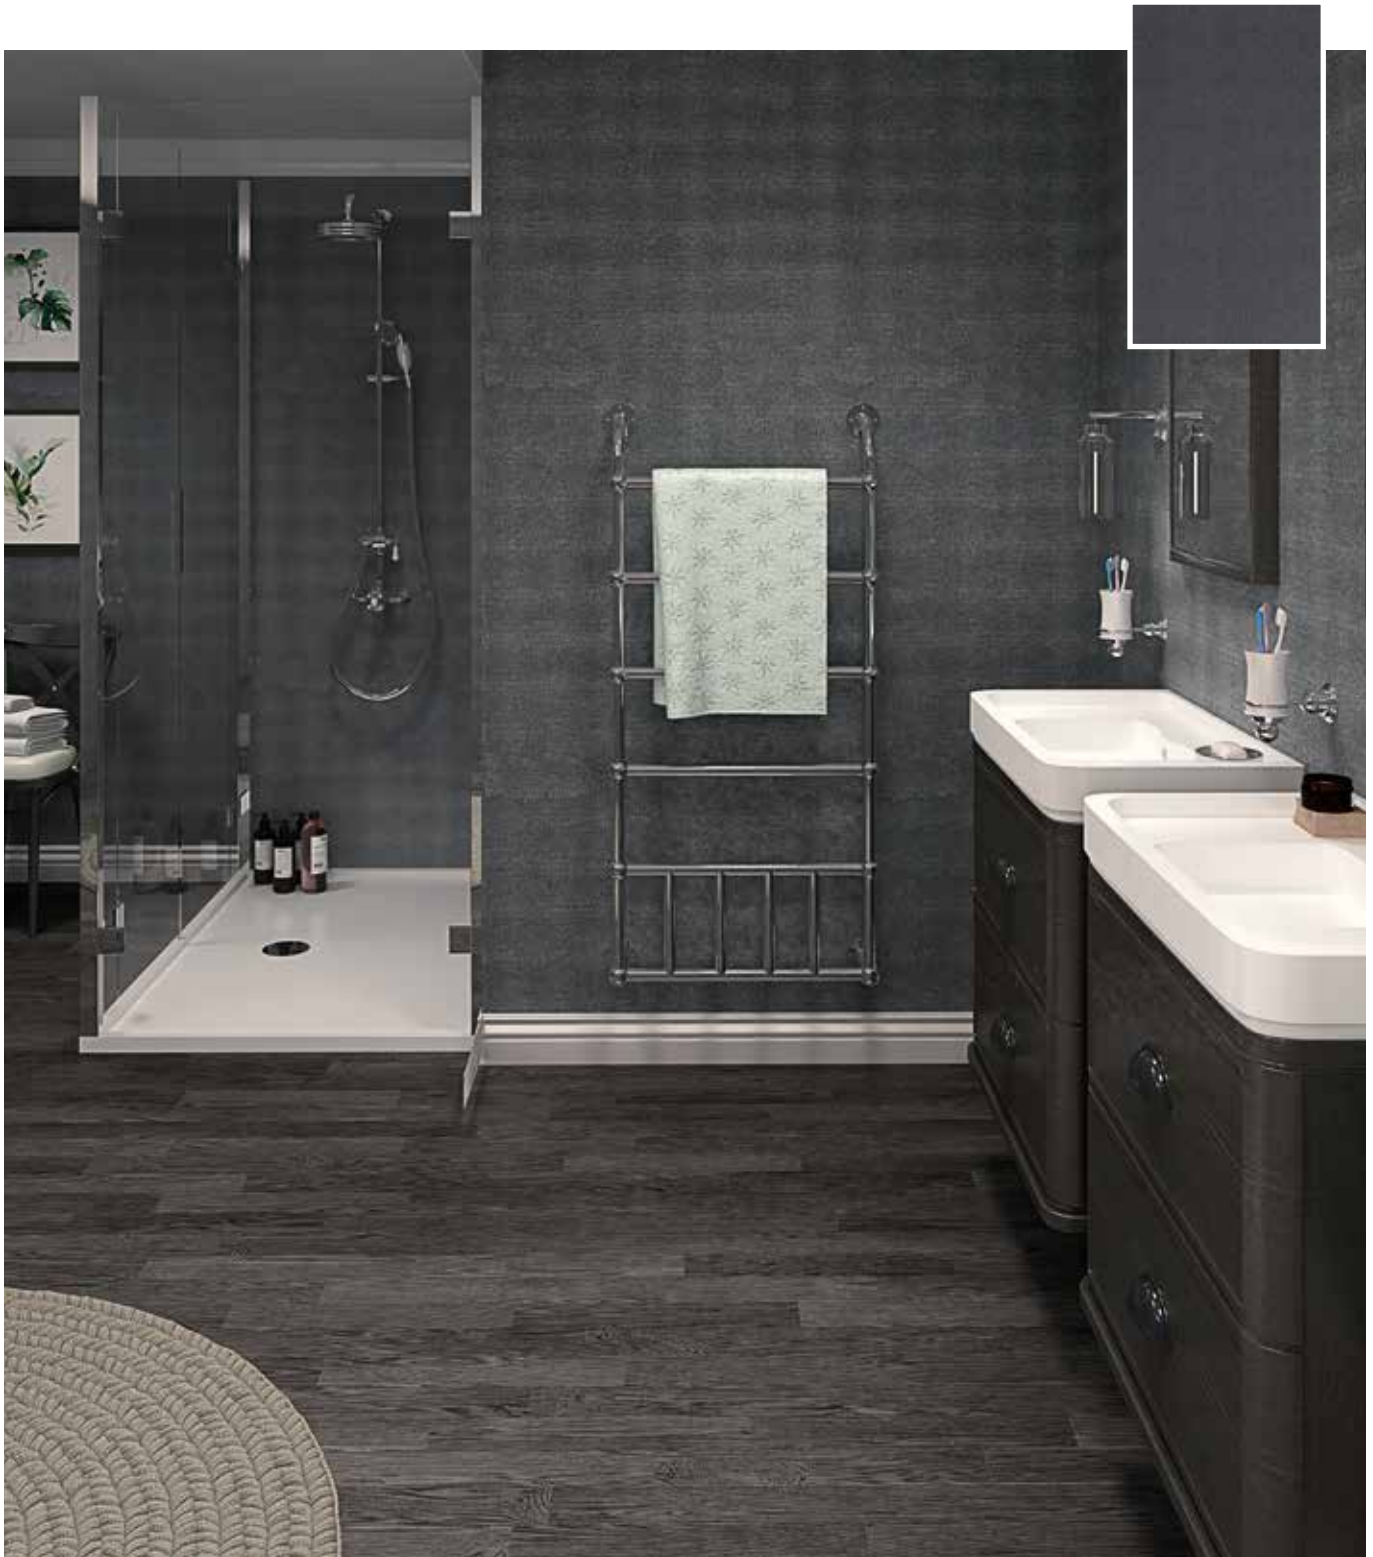

Lustrous Metal

Wall Panel - 7-Ply Plywood Tongue and Groove E93091 2400 x 1200 x 11mm	£460.74
Wall Panel - 7-Ply Plywood Tongue and Groove E93093 2400 x 900 x 11mm	£460.74
Wall Panel - 7-Ply Plywood Tongue and Groove E93092 2400 x 600 x 11mm	£246.27

Wall Panel - Plywood Straight Edge E93094 2400 x 1200 x 11mm	£392.45
Wall Panel - Plywood Straight Edge E93095 2400 x 900 x 11mm	£392.45
Wall Panel - Plywood Straight Edge E93096 2400 x 600 x 11mm SOLD AS PAIRS ONLY	£401.68