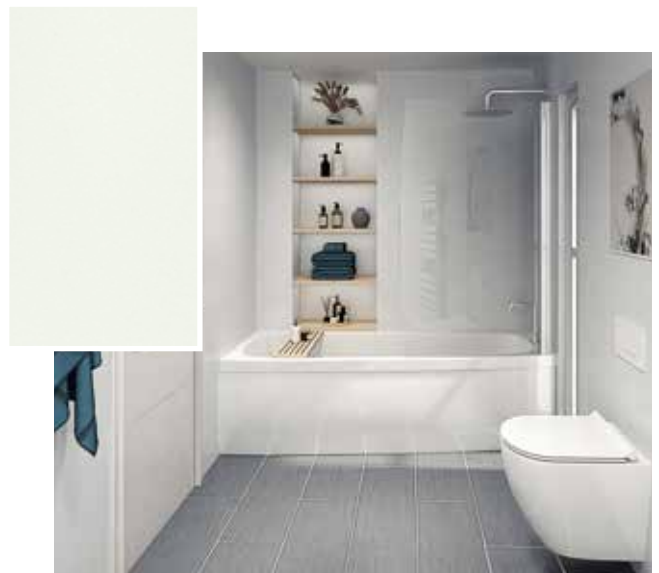

White Gloss

Wall Panel - 7-Ply Plywood Tongue and Groove E93151 2400 x 1200 x 11mm	£411.48
Wall Panel - 7-Ply Plywood Tongue and Groove E93153 2400 x 900 x 11mm	£411.58
Wall Panel - 7-Ply Plywood Tongue and Groove E93152 2400 x 600 x 11mm	£226.90
Wall Panel - Plywood Straight Edge E93154 2400 x 1200 x 11mm	£340.52
Wall Panel - Plywood Straight Edge E93155 2400 x 900 x 11mm	£340.52
Wall Panel - Plywood Straight Edge E93156 2400 x 600 x 11mm SOLD AS PAIRS ONLY	£453.81