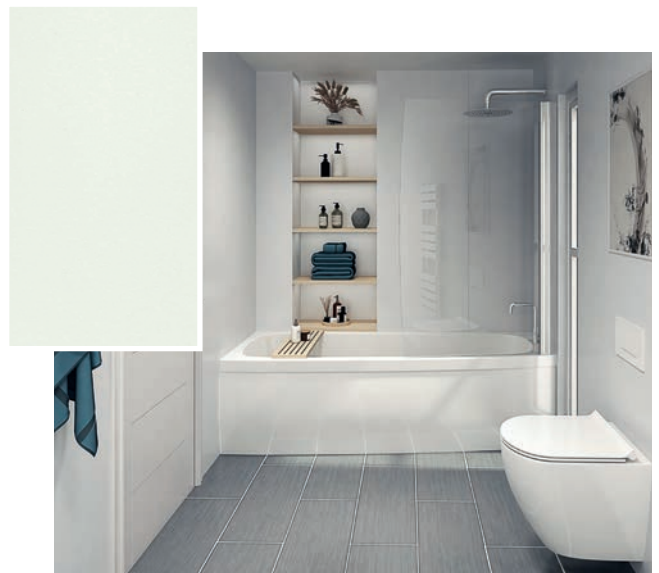

White Gloss

Wall Panel - 7-Ply Plywood Tongue and Groove E93151 2400 x 1200 x 11mm	£381.00
Wall Panel - 7-Ply Plywood Tongue and Groove E93153 2400 x 900 x 11mm	£381.10
Wall Panel - 7-Ply Plywood Tongue and Groove E93152 2400 x 600 x 11mm	£210.10
Wall Panel - Plywood Straight Edge E93154 2400 x 1200 x 11mm	£315.30
Wall Panel - Plywood Straight Edge E93155 2400 x 900 x 11mm	£315.30
Wall Panel - Plywood Straight Edge E93156 2400 x 600 x 11mm	£210.10