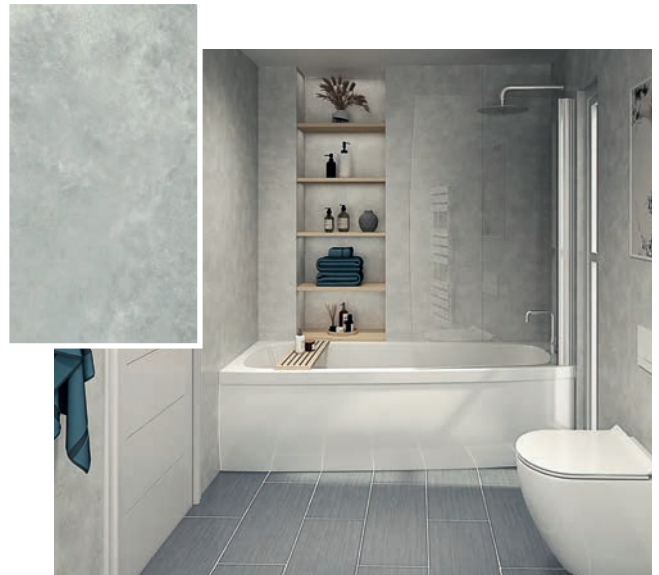

Nimbus Marble

Wall Panel - 7-Ply Plywood Tongue and Groove E93103 2400 x 1200 x 11mm	£381.00
Wall Panel - 7-Ply Plywood Tongue and Groove E93107 2400 x 900 x 11mm	£381.10
Wall Panel - 7-Ply Plywood Tongue and Groove E93106 2400 x 600 x 11mm	£210.10
Wall Panel - Plywood Straight Edge E93104 2400 x 1200 x 11mm	£315.30
Wall Panel - Plywood Straight Edge E93105 2400 x 900 x 11mm	£315.30
Wall Panel - Plywood Straight Edge E93108 2400 x 600 x 11mm	£210.10