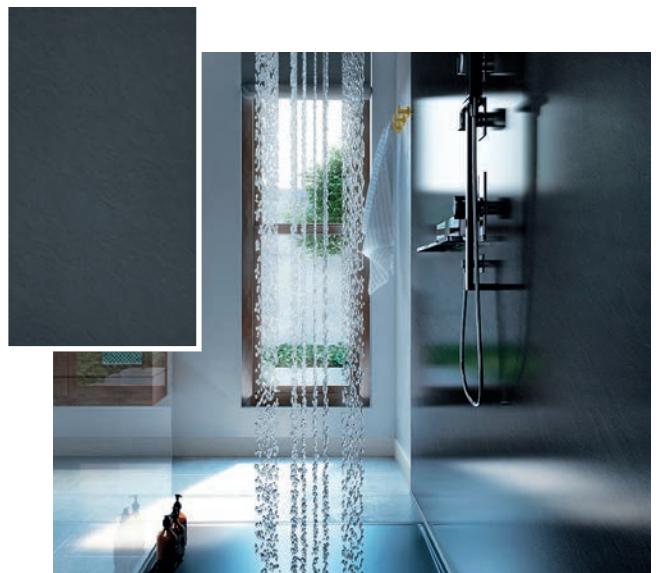

Lustrous Shale

Wall Panel - MDF Tongue and Groove	
E81116 2440 x 1200 (1179 FINAL) x 10.5mm	£357.93
Wall Panel - MDF Tongue and Groove	
E81118 2440 x 900 (879 FINAL) x 10.5mm	£221.88
Wall Panel - MDF Tongue and Groove	
E81117 2440 x 600 (579 FINAL) x 10.5mm	£196.22
Wall Panel - MDF Straight Edge	
E81119 2400 x 1200 x 10.5mm	£338.52
Wall Panel - MDF Straight Edge	
E81120 2400 x 900 x 10.5mm	£321.74