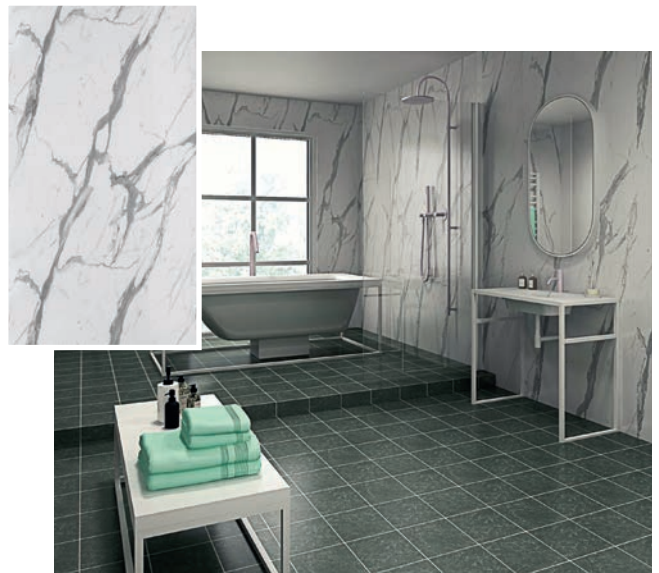

Lavish Marble

Wall Panel - 7-Ply Plywood Tongue and Groove E93037 2400 x 1200 x 11mm	£470.68
Wall Panel - 7-Ply Plywood Tongue and Groove E93039 2400 x 900 x 11mm	£470.68
Wall Panel - 7-Ply Plywood Tongue and Groove E93038 2400 x 600 x 11mm	£249.76
Wall Panel - Plywood Straight Edge E93040 2400 x 1200 x 11mm	£403.55
Wall Panel - Plywood Straight Edge E93041 2400 x 900 x 11mm	£403.55
Wall Panel - Plywood Straight Edge E93042 2400 x 600 x 11mm	£206.08