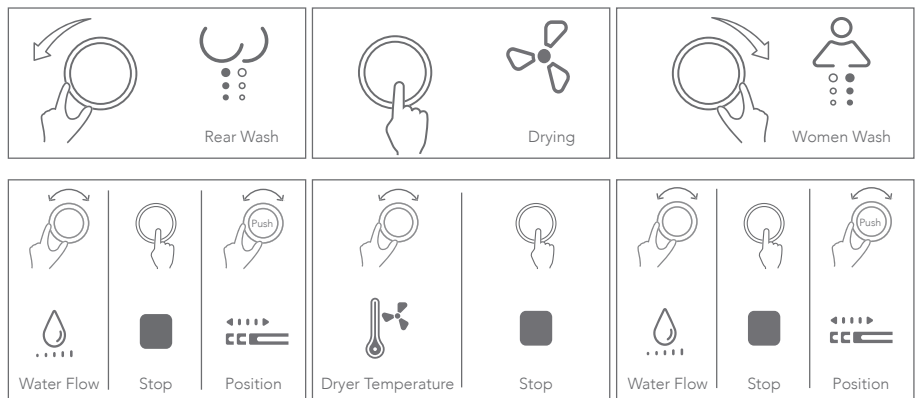

Details Make The Design

Delicate feel, light guide with comfortable operation. Micromesh texture with intuitive touch. Many features with one control.