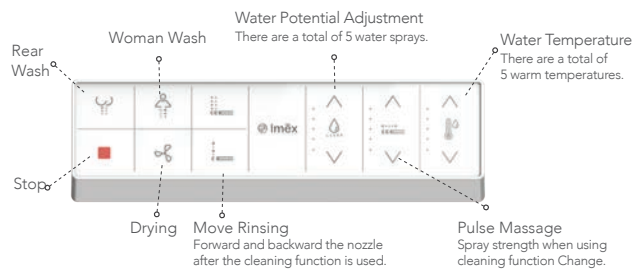

Remote Control

Simple and clean design, functional operation at a glance; tilted design ergonomics, make the controller more comfortable to use and operate.