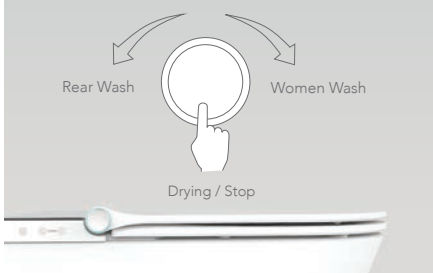

One rotary knob control, easy operation

Side rotary knob control design integrates all smart functions on a minimalist knob, by rotating and pressing, it can easily achieve rear wash, lady wash and drying; as well as regulating the position and flow of the shower spray and water temperature.