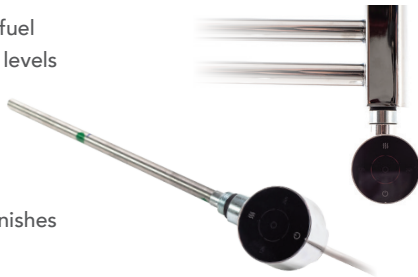

Pipe Connection Tubes

E70600	15mm - Anthracite	£43.14
E70608	15mm - Brushed Brass	£43.14
E70611	15mm - Brushed Bronze	£43.14
E70604	15mm - Cappuccino	£43.14
E70612	15mm - Chrome	£43.14
E70605	15mm - Espresso	£43.14
E70603	15mm - Grey Sparkle	£43.14
E70610	15mm - Gunmetal	£43.14
E70601	15mm - Matt Black	£43.14
E70606	15mm - Moss Green	£43.14
E70645	15mm - Satin Black	£43.14
E70609	15mm - Satin Brushed Nickel	£43.14
E70607	15mm - Steel Blue	£43.14
E70602	15mm - White Sparkle	£43.14

- Monday - Friday / Saturday - Sunday timer functions
- Ambient control
- Open window sensing
- Simple set up
- Easy installation
- Concealed fixings
- Modern design

Venus Towel Rail Timer

E92017 Towel rail timer £67.91

Pipe Cover Set

E70720 15mm - Chrome £25.43

- Electric only or dual fuel
- Power regulation - 5 levels
- Antifreeze 7°C
- Boost mode
- 2 timer settings
- Touch interface
- Chrome and white finishes

Mercury Thermostatic Towel Rail - Dual Fuel

E92008 150 Watt	£150.36
E92009 300 Watt	£156.53
E92010 600 Watt	£161.72

M & F Dual Fuel Elbow

E92006 Chrome - tee piece for towel rail - Chrome	£12.70
E92007 Chrome - elbow piece for towel rail - Chrome	£11.43