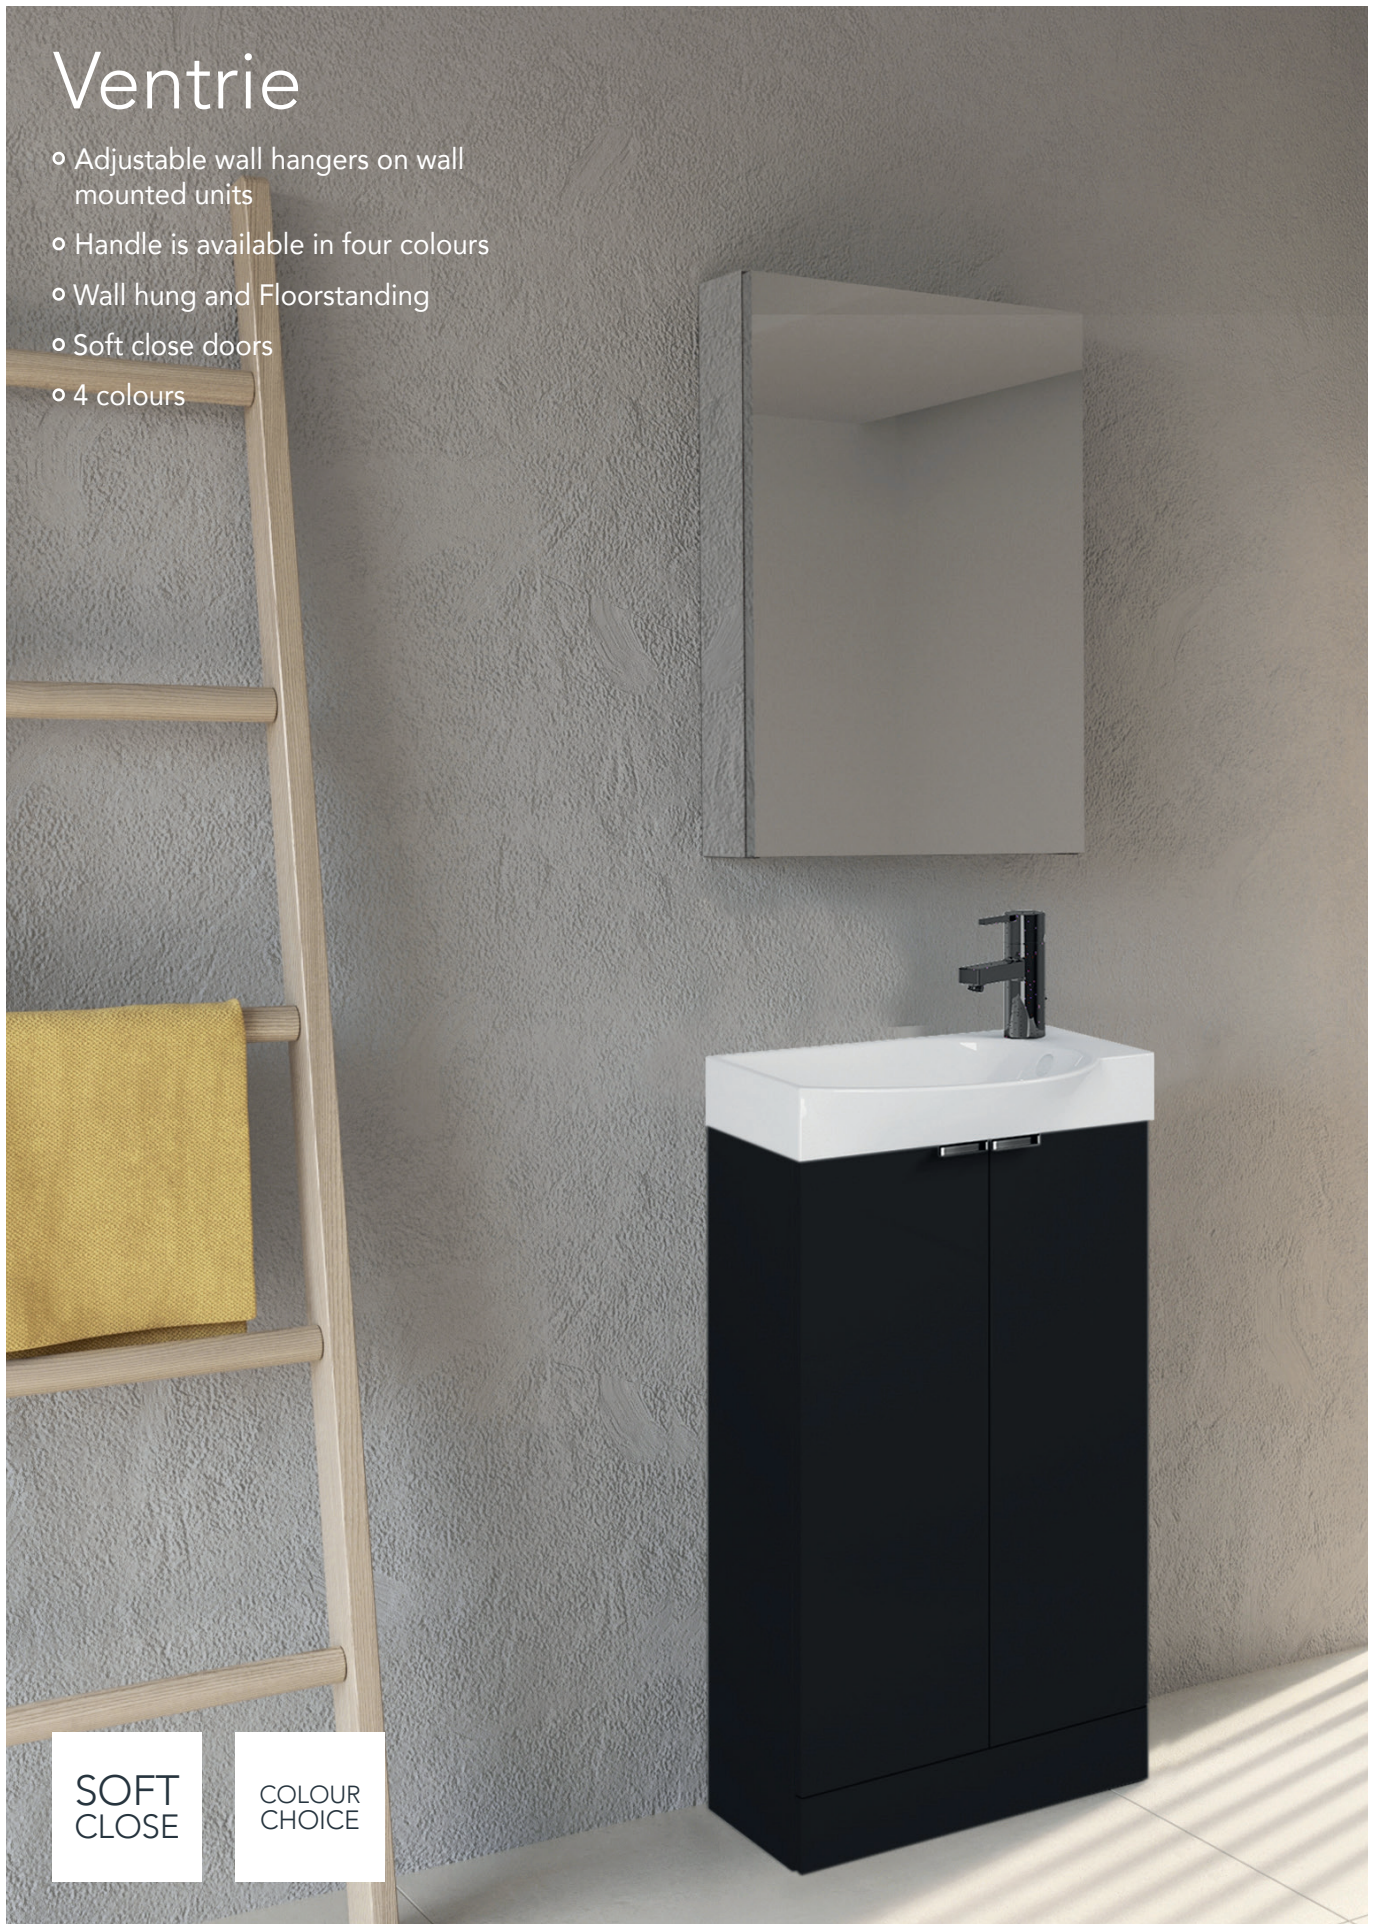

Mendurn
Back-to-Wall WC Unit -
600mm - Matt Black

E26003
Back-to-Wall WC Unit
Matt Black
w602 x h800 x d256 **£378.00**

Mendurn
Back-to-Wall WC Unit -
600mm - Light Oak Gloss

E26004
Back-to-Wall WC Unit
Light Oak Gloss
w602 x h800 x d256 **£378.00**

Ventrie

- Adjustable wall hangers on wall mounted units
- Handle is available in four colours
- Wall hung and Floorstanding
- Soft close doors
- 4 colours

SOFT
CLOSE

COLOUR
CHOICE

Ventrie
Floorstanding 2 Door Unit & Washbasin - 450mm - Gloss White