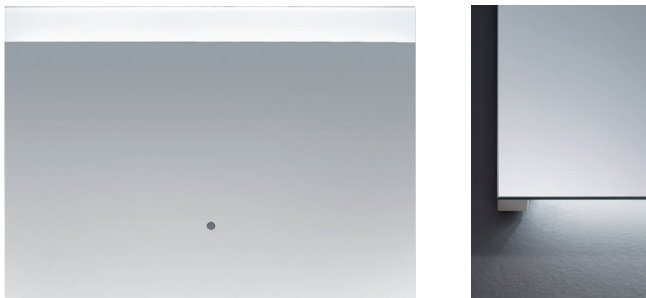

Vondo LED Top Bar Backlit 700 x 500

Landscape, Top Bar, Back Lit, Includes Infrared Sensor, Anti-Fog Demister, 3 Tone Ambient Lighting

E35009
w700 x h500

£379.35