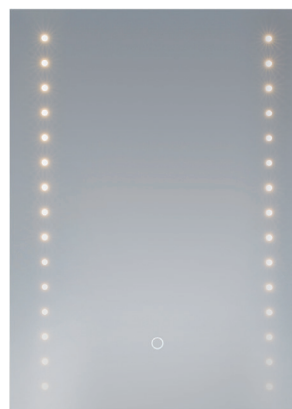

E35026
w500 x h700

£325.00

Vamis LED Dotted Vertical Duo Strip

Halo Sensor, Anti-Fog Demister, 3 Tone Ambient Lighting

E35027
w500 x h700

£245.66

Koti Touch Mirror

E22001
w400 x h700 x d30 £282.79