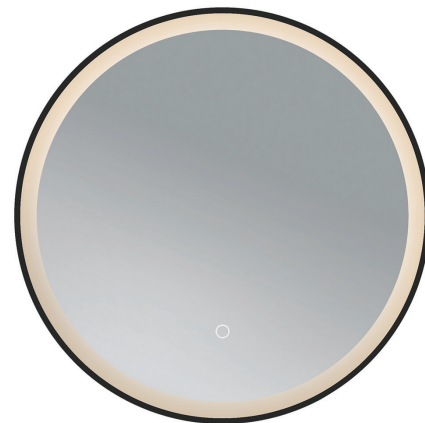

E35020
w500 x h700mm £532.62

Penlong Circular Shaped LED Lit Perimeter
Includes Infrared Contactless Switch, Heated Demister Pad, IP44 Rated

E20410
550mm Diameter £462.59

Nata Pill Shaped LED Lit Perimeter

Includes Infrared Contactless Switch, Heated Demister Pad, IP44 Rated

E20412
w500 x h800mm

£600.09

Kartos Oval Shaped LED Lit Perimeter

Includes Infrared Contactless Switch, Heated Demister Pad, IP44 Rated

E20411
w490 x h650mm

£499.62

Kimi Circular Shaped LED Lit Perimeter

White Acrylic Edge in Black Frame, Halo Touch Sensor, Anti-Fog Demister, 3 Tone Ambient Lighting

E35002
600mm Diameter

£372.83

Kimi Circular Shaped LED Lit Perimeter

White Acrylic Edge in Black Frame, Halo Touch Sensor, Anti-Fog Demister, 3 Tone Ambient Lighting

E35003
800mm Diameter

£442.40

Harto Oval Shaped LED Lit Perimeter

White Acrylic Edge, Halo Touch Sensor, Anti-Fog Demister, 3 Tone Ambient Lighting