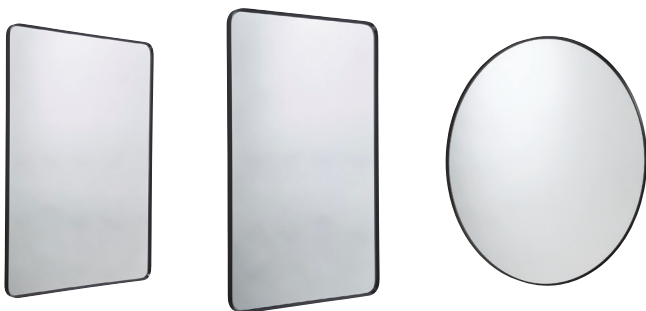

Vencana Non-illuminated Mirror

E21303 Black Metal Framed Mirror w450 x h700	£205.21
E21304 Black Metal Framed Mirror w600 x h800	£268.52
E21305 Black Metal Circular Framed Mirror w600 x h600	£201.21