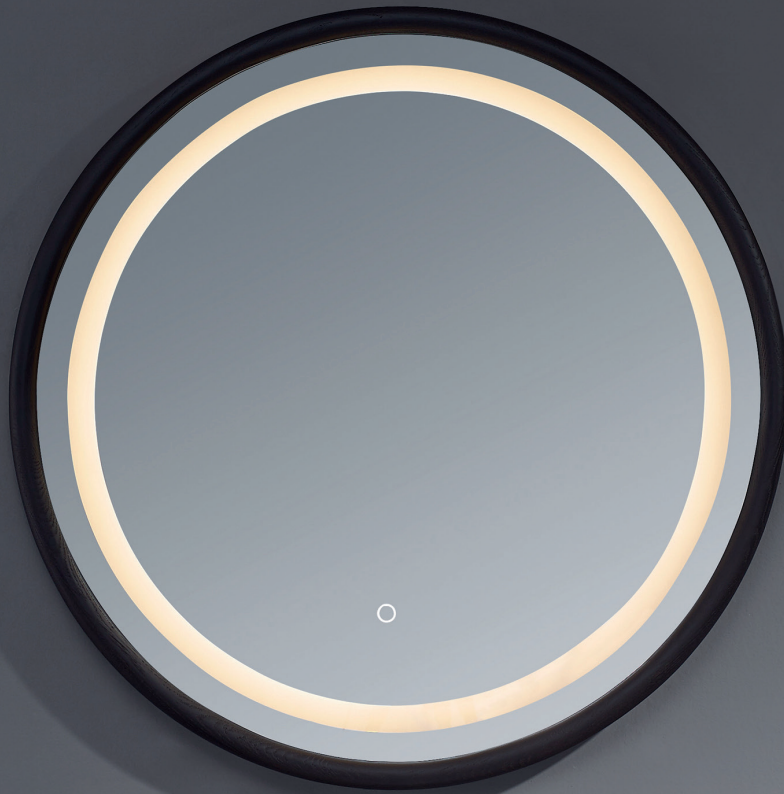

Mirrors

What better way to start your day than to have your favourite songs or radio station playing safely in your bathroom?

- Stylish mirrors with additional functionality
- Connect to your mobile phone and play through your favourite music streaming services or playlists
- A fantastic addition to your existing 'smart home', or start creating one from the room where you start your day!

E35020
w500 x h700mm £532.62

Penlong Circular Shaped LED Lit Perimeter
Includes Infrared Contactless Switch, Heated Demister Pad, IP44 Rated

E20410
550mm Diameter £462.59

Nata Pill Shaped LED Lit Perimeter