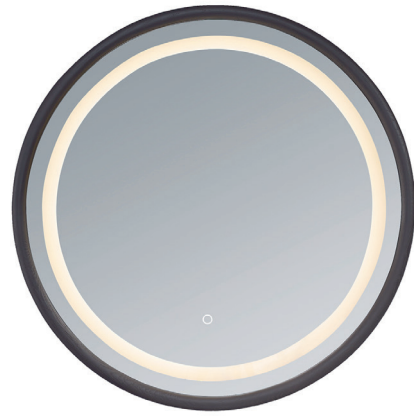

Montso Circular Shaped Solid Wood Frame
Solid Wood Frame, Halo Touch Sensor,
Anti-Fog Demister, 3 Tone Ambient Lighting

E35001
850mm Diameter

£1,194.58