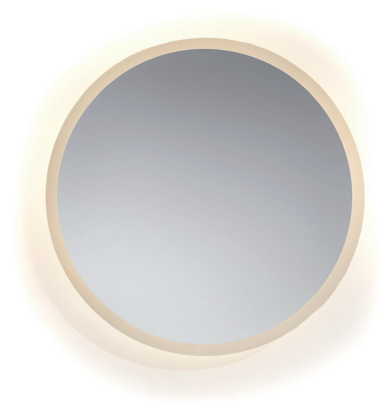

E35005
800mm Diameter

£402.17

Montso Circular Shaped Solid Wood Frame
Solid Wood Frame, Halo Touch Sensor,
Anti-Fog Demister, 3 Tone Ambient Lighting

E35001
850mm Diameter

£1,194.58

Rossa Circular Shaped Diffused LED Lit Perimeter
Frosted Edge, Halo Touch Sensor, Anti-Fog Demister,
3 Tone Ambient Lighting