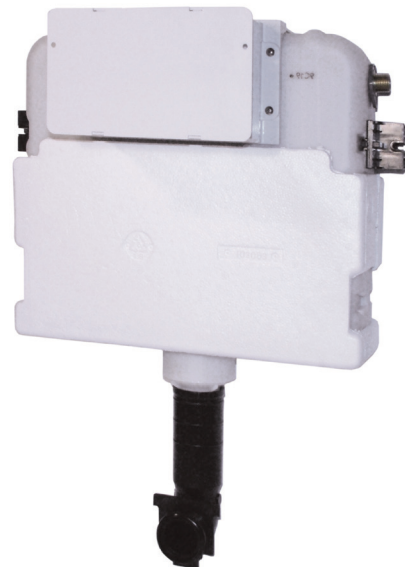

Height adjustable between 1160 - 1180mm

Depth adjustable between 175 - 265mm

Front access only

Check press panel for compatibility

WC Frame

Dual Flush Cistern - 1300mm

E20360

Slimline Dual Flush - Requires Press Panel

£442.11

580mm wide

Height adjustable between 1180 - 1300mm

Depth adjustable between 90 - 110mm

Front access only

Check press panel for compatibility

Prices shown include VAT. All dimensions in millimetres.

Concealed Dual Flush Cistern - 820mm

E20385

Cistern Only - Requires Press Panel

£171.71

Top or front access

Check press panel for compatibility

Concealed Dual Flush Cistern - 980mm

E20386

Cistern Only - Requires Press Panel

£171.71

Top or front access

Check press panel for compatibility

Concealed Dual Flush Cistern - 1180mm

E20387

Cistern Only - Requires Press Panel

£171.71

Front access only