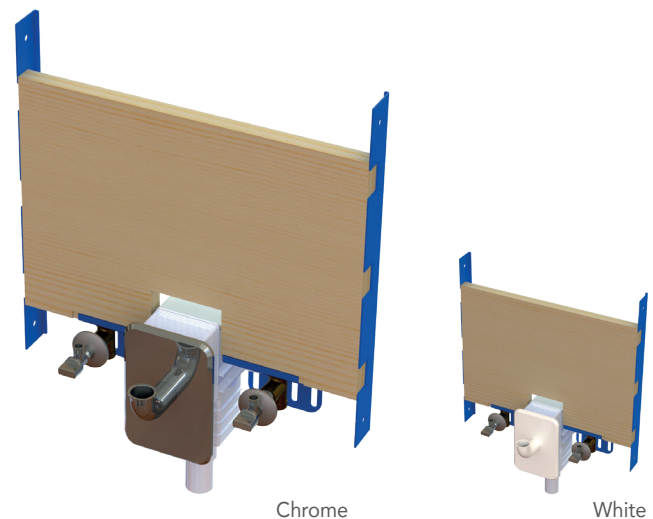

Height adjustable between 1160 - 1180mm

Depth adjustable between 175 - 265mm

Front access only

Check press panel for compatibility

WC Frame

Dual Flush Cistern - 1300mm

E20360

Slimline Dual Flush - Requires Press Panel

£442.11

580mm wide

Height adjustable between 1180 - 1300mm

Depth adjustable between 90 - 110mm

Front access only

Check press panel for compatibility

Prices shown include VAT. All dimensions in millimetres.

Concealed Dual Flush Cistern - 820mm

£171.71

Top or front access

Check press panel for compatibility

Concealed Dual Flush Cistern - 1180mm

E20387

Cistern Only - Requires Press Panel

£171.71

Front access only

Check press panel for compatibility

Chrome

White

In-Wall Furniture Basin Frame

E20393

Includes **White** Trap

£233.24

E20394