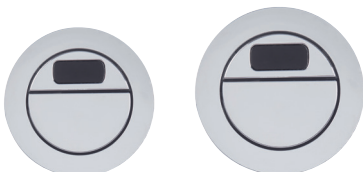

Square Flush Plate

E21336 Brushed Brass - w210 x h137 £151.49

Ice Auto

Dual Flush Electronic Press Panel

E20408
Black - Includes Manual Override £739.24

Ice Auto Electronic Flush Option

Replacement Button 38mm

Dual Flush Press Panels

E21338	Brushed Brass - 38mm	£35.11
E21289	Black - 38mm	£24.16

Replacement Button 48mm

Dual Flush Press Panels

E21339	Brushed Brass - 48mm	£35.11
E21290	Black - 48mm	£24.16

Round Flush Button

E21334	Brushed Brass - w72 x h72	£70.07
E21330	Black - w72 x h72	£35.11

E21293

E21294

Close Coupled Sensor Flush KIT

E21293

Black - For 38mm Cistern Holes £122.41

E21294

Black - For 48mm Cistern Holes £122.41