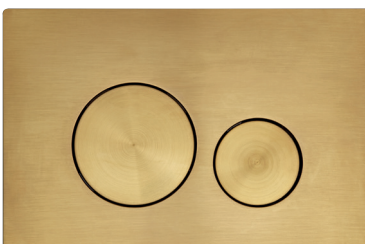

Polished Stainless Steel

Prespa SS Dual Flush Press Panel

E20395 Polished Stainless Steel £207.33

E20396 Brushed Stainless Steel £207.33

Brushed Stainless Steel

Traditional Flush Plate

E21326
w210 x h137 £87.11

Neutral Glass Flush Plate

E21333
Black - w210 x h137 £206.84

Rondo Round Flush Plate

E21329
Black - w210 x h137 £92.93

Circle Flush Plate

E21325
Chrome - w210 x h137 £75.75

Round Flush Plate

E21337
Brushed Brass - w210 x h137 £151.49

Ellipse Flush Plate

E21323
Chrome - w210 x h142 £75.75

Plaza Square Flush Plate

E21327 Stainless Steel - w210 x h137 £180.62

Plaza Square Flush Plate

E21328 Black - w210 x h137 £92.93

Ice Auto

Dual Flush Electronic Press Panel

E20225 Apal - Touch Flush Plate for Wall Hung or In-Wall Cistern £240.70

E20226 Plat - Contactless Flush Plate for Wall Hung or In-Wall Cistern £240.70

Square Flush Plate

E21324 Chrome - w210 x h137 £75.75