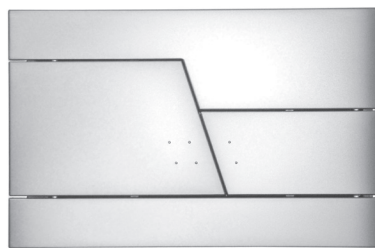

£251.13

Fluidmaster Compact Concealed

CN12218C

Fluidmaster compact concealed cistern

£136.99

- Bottom, side, top and rear water supply
- Suitable for modern, narrow 500mm furniture
- 2" outlet dual flush valve with 500mm long cable
- Easy installation
- Water saving flush

Muritz Dual Flush Press Panel

E20372 - Chrome £44.46

Muritz Dual Flush Press Panel

E20373 - Satin £44.34

Muritz Dual Flush Press Panel

E20374 - White £40.70

Como Dual Flush Press Panel

E20369 - Chrome £44.34