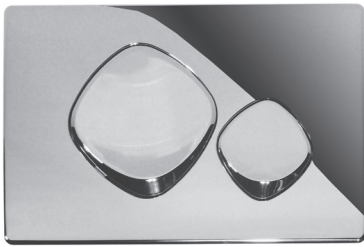

£251.13

Fluidmaster Compact Concealed

CN12218C

Fluidmaster compact concealed cistern

£136.99

- Bottom, side, top and rear water supply
- Suitable for modern, narrow 500mm furniture
- 2" outlet dual flush valve with 500mm long cable
- Easy installation
- Water saving flush

Muritz Dual Flush Press Panel

E20372 - Chrome £44.46

Muritz Dual Flush Press Panel

E20373 - Satin £44.34

Muritz Dual Flush Press Panel

E20374 - White £40.70

Como Dual Flush Press Panel

E20369 - Chrome £44.34