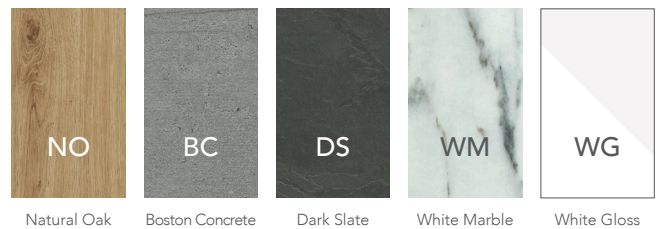

Billet / Blade / Bygone Laminate Countertop

E27131__ (Add finish to code) w1500 x h250 x d22	£223.00	E27134__ (Add finish to code) w2000 x h250 x d22	£282.67
E27133__ (Add finish to code) w1500 x h365 x d22	£223.00	E27135__ (Add finish to code) w2000 x h365 x d22	£282.67