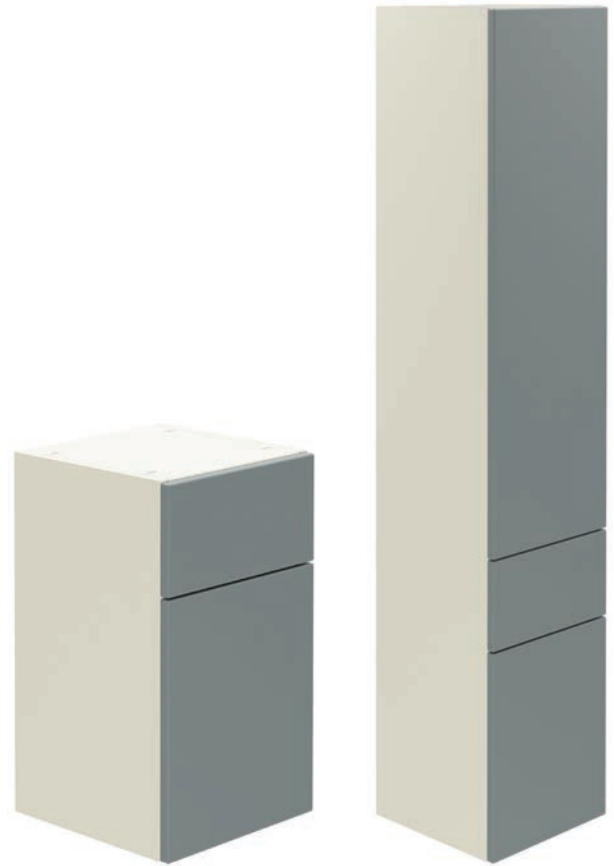

Billet
Dline Base Unit - Standard Door & Carcass

E27173__ Standard Depth (Add finish to code)
w300 x h640 x d365 £402.94

E27047__ Standard Depth (Add finish to code)
w350 x h640 x d365 £402.94

E27050__ Tall - Standard Depth (Add finish to code)
w350 x h1792 x d365 £745.10