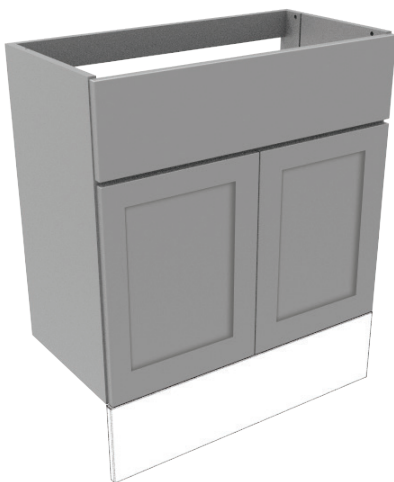

Shaker Style
Semi Countertop Basin Unit
• Plinths Available Separately

Shaker Style
Basin Unit

F5013SW. __ Standard Depth (Add finish to code)	£511.31
w500 x h820 x d353	
F6013SW. __ Standard Depth (Add finish to code)	£522.02
w600 x h820 x d353	
F7013SW. __ Standard Depth (Add finish to code)	£558.16
w700 x h820 x d353	
F5012SW. __ Slim Depth (Add finish to code)	£497.93
w500 x h820 x d218	
F6012SW. __ Slim Depth (Add finish to code)	£511.31
w600 x h820 x d218	
F7012SW. __ Slim Depth (Add finish to code)	£546.11
w700 x h820 x d218	

.MT	.NW	.ST	.FL	.NG
Midnight Grey	Natural White	Stone Grey	Fossil	Nordic Green