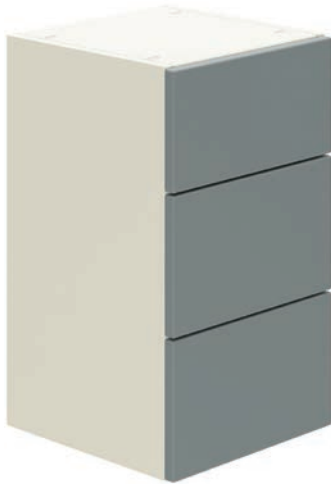

Billet
3 Drawer Base Unit - Standard Bottom Drawer & Carcass

E27045__ Standard Depth (Add finish to code)
w350 x h640 x d365 £580.03