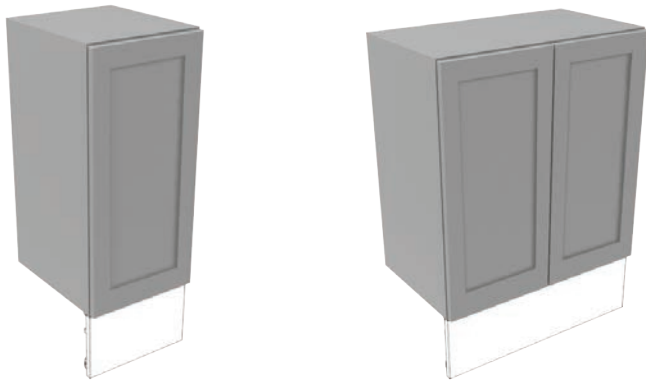

Shaker Style
1 or 2 Door Floor Cupboard
• Plinths Available Separately

Shaker Style
Floor Mounted Cupboards

F3033SW. __ Standard Depth (Add finish to code)	£356.05
1 Door Floor Cupboard w300 x h820 x d353	
F3032SW. __ Slim Depth (Add finish to code)	£339.98
1 Door Floor Cupboard w300 x h820 x d218	
F6033SW. __ Standard Depth (Add finish to code)	£522.02
2 Door Floor Cupboard w600 x h820 x d353	

.MT	.NW	.ST	.FL	.NG
Midnight Grey	Natural White	Stone Grey	Fossil	Nordic Green