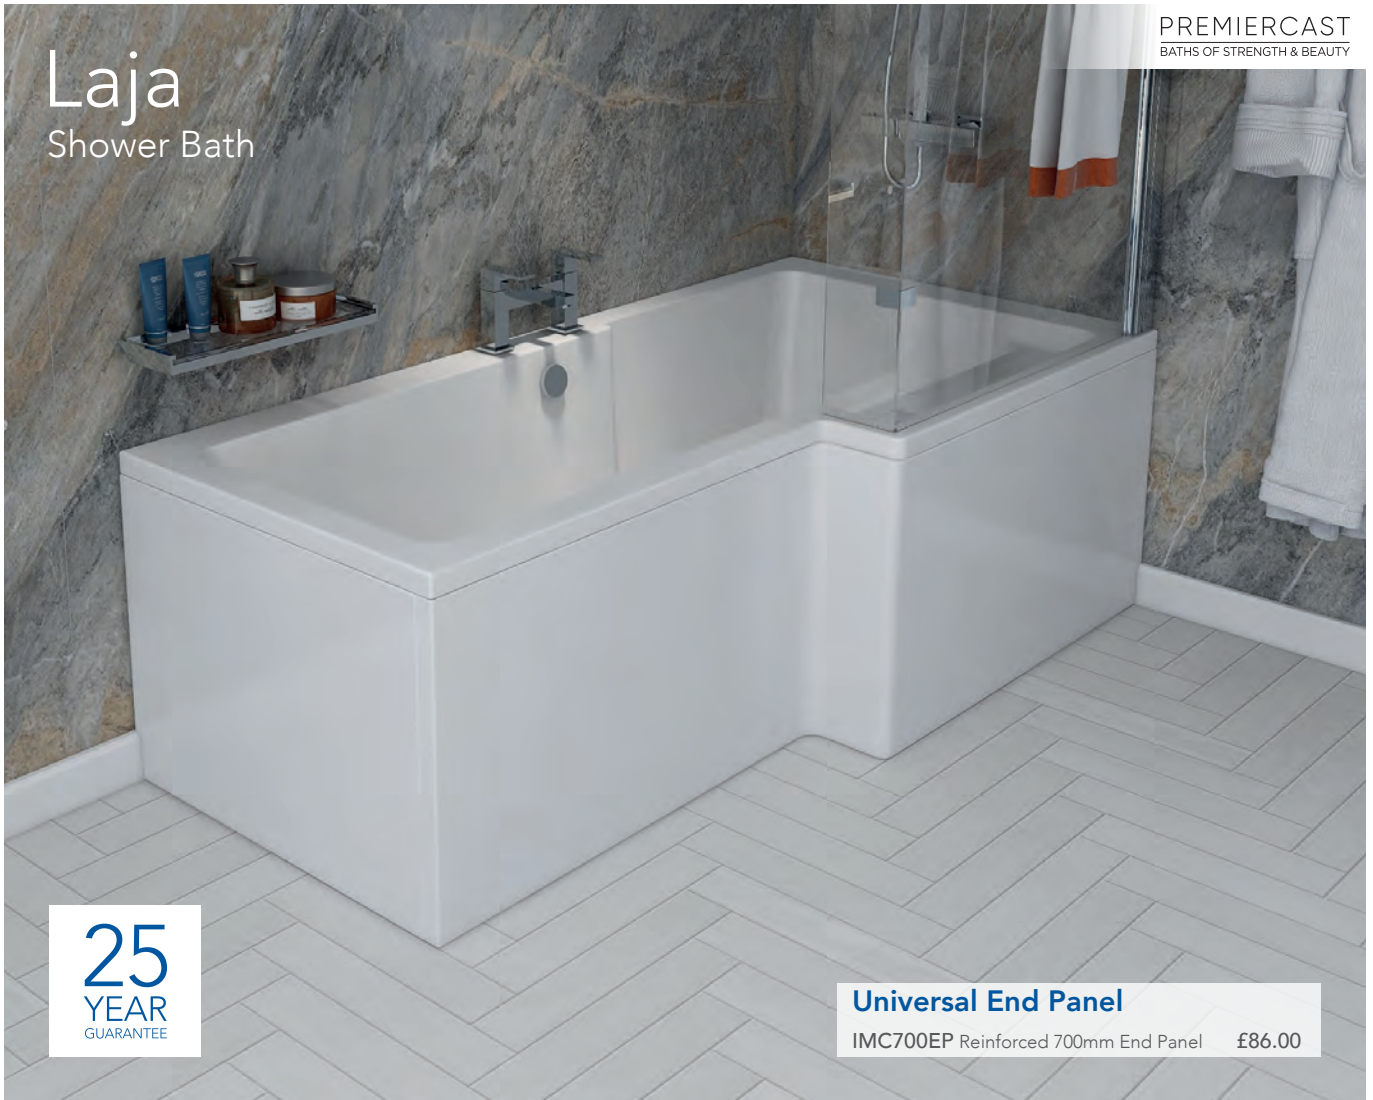

PREMIERCAST
BATHS OF STRENGTH & BEAUTY

Laja

Shower Bath

25
YEAR
GUARANTEE

Universal End Panel

IMC700EP Reinforced 700mm End Panel £86.00

Laja 1700 Shower Bath - Left handed

E40523 Length 1700 x width 850 x width 700mm	£649.00
E40085 Universal 1700mm Shower Bath Side Panel	£208.41
E40110 Bath Screen With Easyclean Glass	£331.84
TOTAL £1,189.25