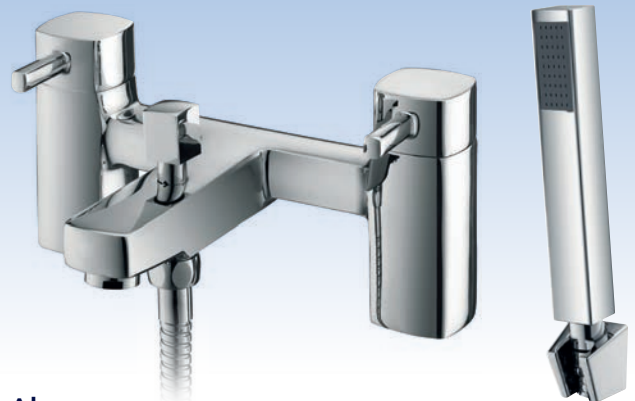

Alvern

Bathroom Taps

Alvern
Lever Monobloc Basin Mixer

E61045 Lever Monobloc Basin Mixer - LP

£165.84

Alvern
Dual Lever Bath/Shower Mixer

E61046 Dual Lever Bath/Shower Mixer - LP

£333.47

Alvern
Dual Lever Bath Filler

E61047 Dual Lever Bath Filler - LP

£266.24

Alvern
Lever Mini Monobloc Basin Mixer

E61048 Lever Mini Monobloc Basin Mixer - LP

£134.46

Hastworth

Bathroom Taps