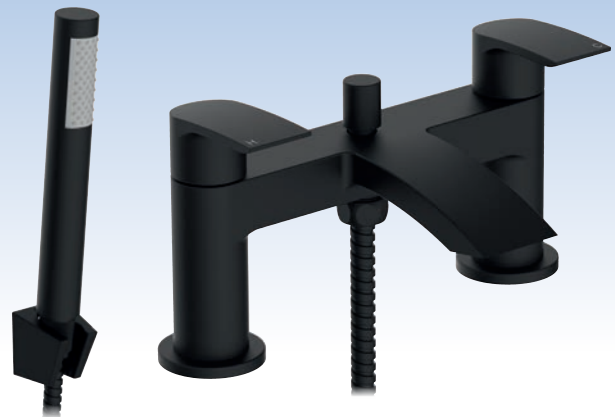

E61037 Mini Monobloc Basin Mixer - LP

£147.92

Waval

Black Bathroom Taps

Waval
Lever Black Mono Basin Mixer

E61038 Lever Black Mono Basin Mixer - LP

£158.67

Waval
Lever Black Bath/Shower Mixer