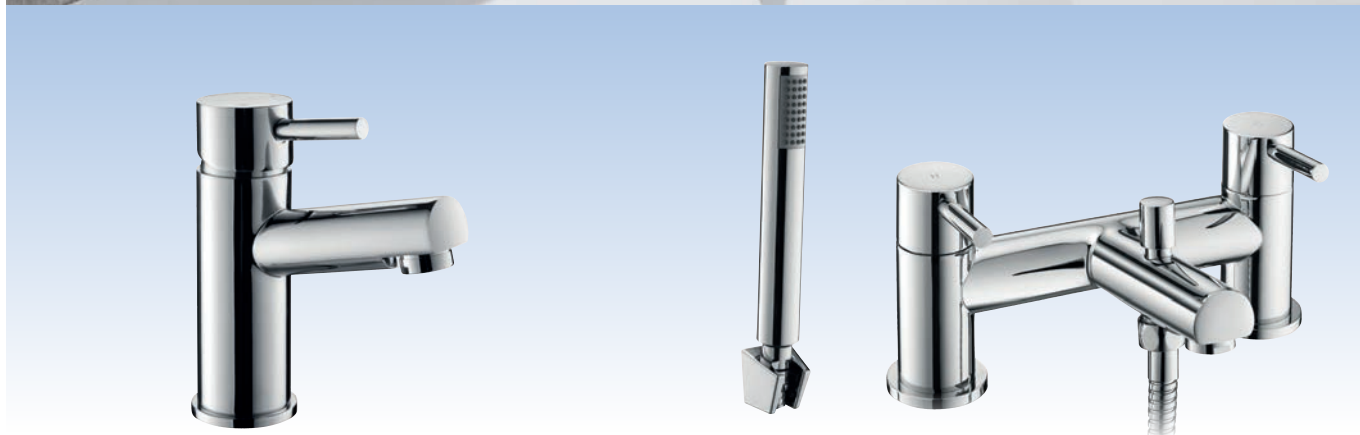

£140.74

Cottleforte

Bathroom Taps

Cottleforte
Single Lever Monobloc Basin Mixer

E61015 Single Lever Monobloc Basin Mixer - LP £146.04

Cottleforte
Dual Handle Bath/Shower Mixer

E61016 Dual Handle Bath/Shower Mixer - LP £307.59