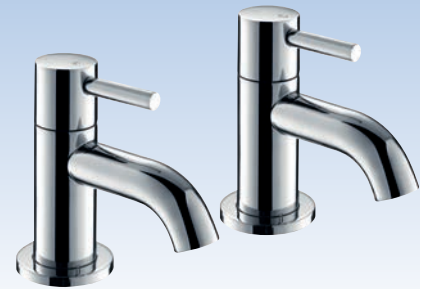

E61025 Dual Handle Bath Filler - LP £211.76

Hastworth
(1/2") Basin Taps Pair

E61026 (1/2") Basin Taps Pair - LP £118.66

Hastworth
(3/4") Bath Taps Pair

E61027 (3/4") Bath Taps Pair - LP £127.30

Daynia

Bathroom Taps

FINISHED IN CHROME 3+
GREENER CHROME
LESS ENVIRONMENTAL IMPACT
SUSTAINABLY MANUFACTURED

10
YEAR
GUARANTEE

Daynia
Monobloc Lever Basin Mixer 35

E61028
Monobloc Lever Basin Mixer 35 - LP £183.77

Daynia
Lever Basin Pair

E61029
Lever Basin Pair - LP £156.88

Daynia
Lever Bath Pair

E61030
Lever Bath Pair - LP £167.63

Daynia
Dual Lever Bath/Shower Mixer

E61031
Dual Lever Bath/Shower Mixer - LP £378.29

Daynia
Dual Lever Bath Filler