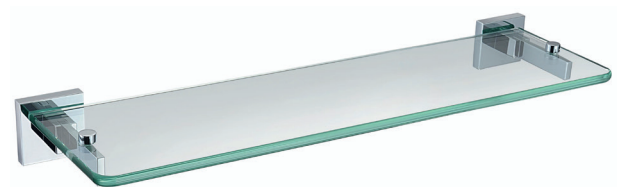

£37.34

Square Soap Dish

SQ DISH C

w147 x h160 x d66

£41.07

Square Robe Hook

SQ HOOK C

w48 x h48 x d65

£21.49

Square Tumbler & Holder

SQ HOLD C

w67 x h95 x d123

£40.80

Square Glass Shelf (Toughened Glass)

SQ SHELF C

w467 x h48 x d135

£64.20

Square Towel Rail

SQ RAIL C

w597 x h48 x d64

£82.82

Round Toilet Roll Holder

RD ROLL C

Chrome - w148 x h105 x d60