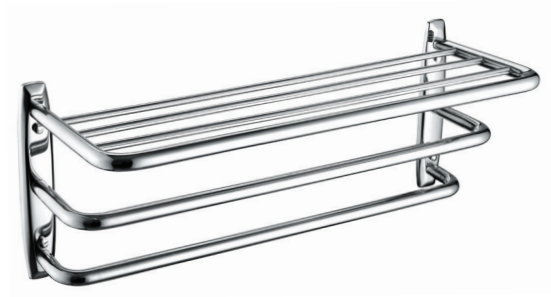

Wire Basket Single Corner

E23026 Chrome - w214 x h77 x d174	£103.13
-----------------------------------	---------

Wire Basket Wall Fixed

COMP BASK03 C
w270 x h70 x d190

£85.19

Wire Basket Corner Fixed

COMP BASK04 C
w290 x h50 x d160

£58.33

Wire Basket Corner Fixed

COMP BASK05 C
w290 x h45 x d165

£57.87

Wire Bath Basket Wall Fixed

COMP BASK01 C
w435 x h90 x d120

£112.42

Wire Basket Wall Fixed

COMP BASK02 C
w355 x h50 x d130

£85.38

Wire Basket Corner Fixed

COMP BASK06 C
w200 x h320 x d200

£154.71

Wire Basket Wall Fixed

COMP BASK07 C
w200 x h430 x d200

£159.66

Clothes Line

COMP LINE C
w91 x h91 x d31

£34.94

Tier Towel Shelf

COMP TIERS C
w600 x h257 x d215

£108.04

Free Standing Metal Toilet Brush & Holder

COMP BRU C
w76 x h390 x d76